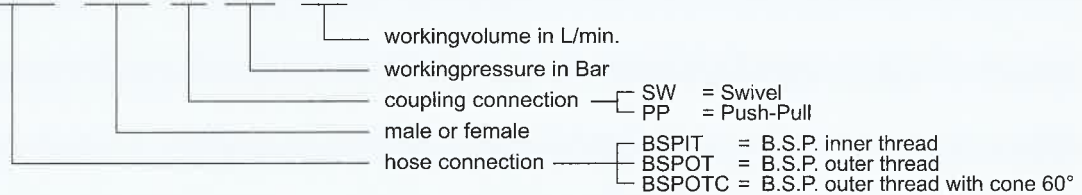

Hyva Hoses & Adapters

Quick Release couplings

Hyva Q.R. couplings

Quick release couplings are available with a swivel connection, with a flow of 160 litres up to 190 litres. The available kits enclose the adapters, couplings and dust caps for the female or male side. Optional we offer bolt-on and welding sockets and mounting plates.

QR coupling $\frac{3}{4}$ "BSPIT - female - SW - 280B - 160L

Quick Release couplings with swivel connection

Part no.	Description	D1 BSPIT	D2 BSPOT	Pressure (bar)	Flow (L/min.)	Weight (kg)	Length (mm)	Width (mm)	Lock nut included
013 32 600	QR Coupling $\frac{3}{4}$ "BSPIT -female-SW-280B-160L	$\frac{3}{4}$ "	-	280	160	0.8	76.5	125	-
013 32 605	QR Coupling $\frac{3}{4}$ "BSPIT -male -SW-280B-160L	$\frac{3}{4}$ "	1 $\frac{1}{4}$ "	280	160	0.7	78.5	51	1 $\frac{1}{4}$ "BSPIT
013 32 650	QR Coupling 1"BSPOT -female-SW-280B-160L	-	1"	280	160	0.7	76.5	125	-
013 32 655	QR Coupling 1"BSPOT -male -SW-280B-160L	-	1"	280	160	0.5	79.0	51	-
013 32 625	QR Coupling 1"BSPIT -female-SW-250B-190L	1"	-	250	190	0.8	82.0	125	-
013 32 630	QR Coupling 1"BSPIT -male -SW-250B-190L	1"	1 $\frac{1}{4}$ "	250	190	0.9	83.5	60	1 $\frac{1}{4}$ "BSPIT